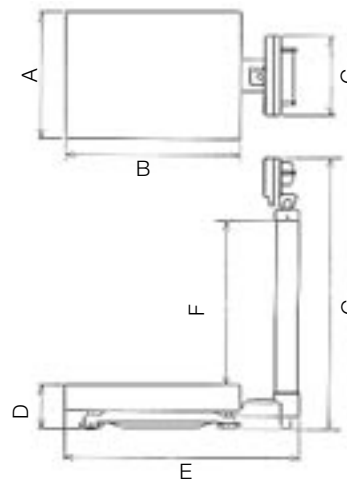

CAPACITY:

300 lb (150 kg)
150 lb (60 kg)

ACCURACY:

Configurable 1/3000**, 1/6000, 1/7500
**Legal-for-trade setting

DISPLAY:

IGX: Vacuum Fluorescent Display (VFD)
IGB: Liquid Crystal Display (LCD)

DISPLAY ITEMS:

APPROVALS:

NTEP - certified per H-44, Class III, 3000d

WARRANTY:

1-year limited warranty

ISHIDA IGX & IGB SERIES

PART #	DESCRIPTION	CAPACITY	PLATFORM DIMENSIONS	EST. SHIP WEIGHT
84989	IGX 150 lb/60 kg	150 lb	15.75" x 21.65" x 5.43"	43 lb
84990	IGX 300 lb/150 kg	300 lb	15.75" x 21.65" x 5.43"	43 lb
84991	IGB 150 lb/60 kg	150 lb	15.75" x 21.65" x 5.43"	41 lb
84992	IGB 300 lb/150 kg	300 lb	15.75" x 21.65" x 5.43"	41 lb

Options/Accessories

75473AC adapter (IGB only)
86545Additional operating manual, IGX/IGB

IGX & IGB DIMENSIONS

A = 15.75" (400 mm) B = 21.65" (550 mm)
C = 9.84" (250 mm) D = 5.43" (138 mm)
E = 29.06" (738 mm) F = 22.00" (560 mm)
G = 33.70" (856 mm)

Specifications subject to change without notice

Ishida IGX & IGB Series

PART #	DESCRIPTION	CAPACITY	PLATFORM DIMENSIONS	SHIP WEIGHT	PRICE
84989	IGX	150 lb/60 kg	15.75" x 21.65" x 5.43"	43 lb	\$599.00
84990	IGX	300 lb/150 kg	15.75" x 21.65" x 5.43"	43 lb	599.00
84991	IGB	150 lb/60 kg	15.75" x 21.65" x 5.43"	41 lb	499.00
84992	IGB	300 lb/150 kg	15.75" x 21.62" x 5.43"	41 lb	499.00
Options/Accessories					
75473	AC adapter (IGB only)				23.00
86545	Additional operating manual (IGX/IGB)				25.00